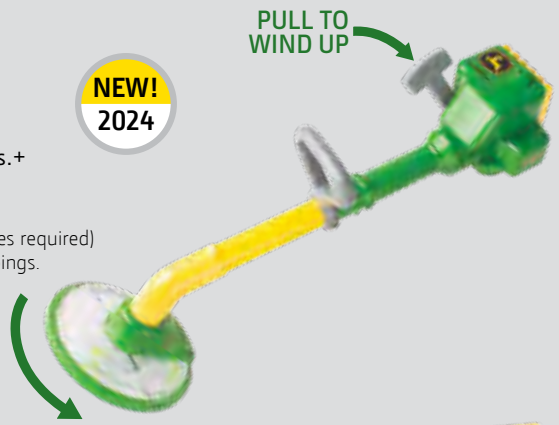

LP76701 Sku: 47274
 Farmin' Friends Assortment
 Pack: 4 – Age grade: 18 mos.+
 Assortment includes a "muddy" tractor with scoop and "muddy" dump truck with tilting dump bed.

LP73806 Sku: 47193
 Farmin' Friends 2-Pack
 Pack: 4 – Age grade: 18 mos.+
 This 2-pack character set includes a tractor featuring a working loader with scoop and a combine with open hopper to carry big loads.

TBEK35813
 Weed Trimmer
 Pack: 2 – Age grade: 18 mos.+
 Available February 2024
 - Prototype shown
 Wind up for power (NO batteries required)
 and pull trigger to agitate clippings.

TBEK35814
 Hedge Trimmer
 Pack: 2-- – Age grade: 18 mos.+
 Available February 2024
 - Prototype shown
 Wind up for power (NO batteries required)
 and pull trigger to spin grass.