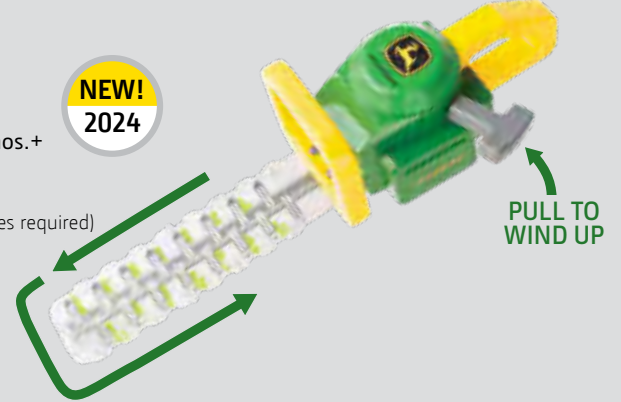

TBEK34984
 Fun On The Farm Playset
 Pack: 2 – Age grade: 12 mos.+
 20-piece set. Features 4 John Deere vehicles with 3 wagons. Includes 2 farmers, 4 farm animals, 3 accessories, and 4-piece easy-to-assemble fence.

TBEK35813
 Weed Trimmer
 Pack: 2 – Age grade: 18 mos.+
 Available February 2024
 - Prototype shown
 Wind up for power (NO batteries required)
 and pull trigger to agitate clippings.

TBEK35814
 Hedge Trimmer
 Pack: 2-- – Age grade: 18 mos.+
 Available February 2024
 - Prototype shown
 Wind up for power (NO batteries required)
 and pull trigger to spin grass.